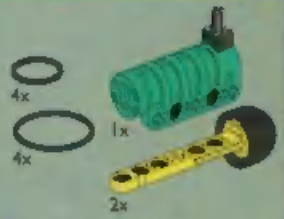

F. #5204 Cyber Slam Accessories
11 pieces. $3.99